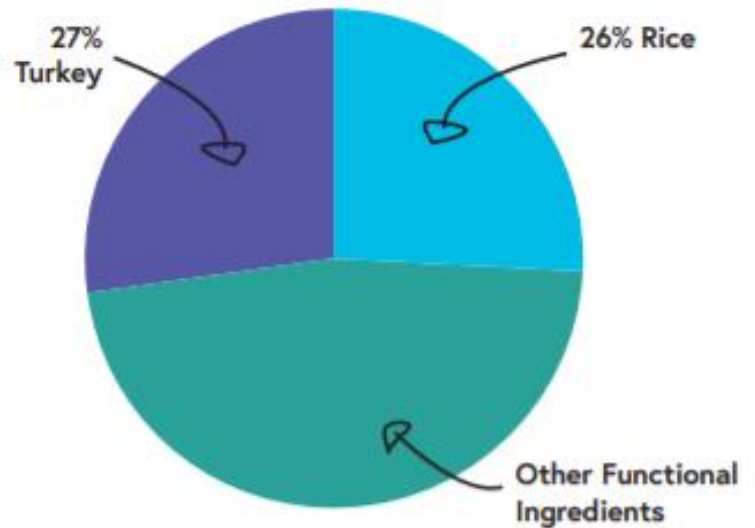

Immune System

Contains vitamins and minerals to help maintain a healthy immune system.

No Added Artificial Colours & Preservatives

Naturally preserved using rosemary extract.

Turkey

with Rice

Adult Dog

COMPOSITION